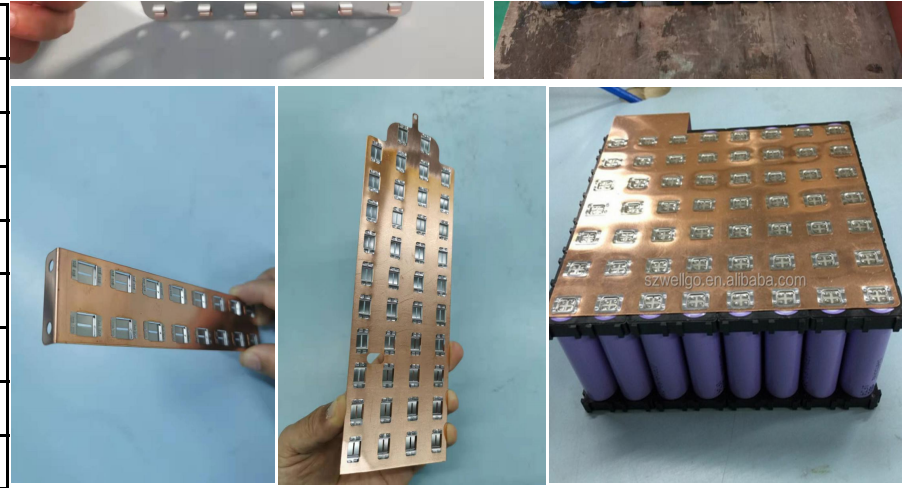

**21700 battery
Copper Busbar**

1mm	Inquiry	100-1000
	Inquiry	1001-5000
	Inquiry	>5000
1.2mm	Inquiry	100-1000
	Inquiry	1001-5000
	Inquiry	>5000
1.5mm	Inquiry	100-1000
	Inquiry	1001-5000
	Inquiry	>5000