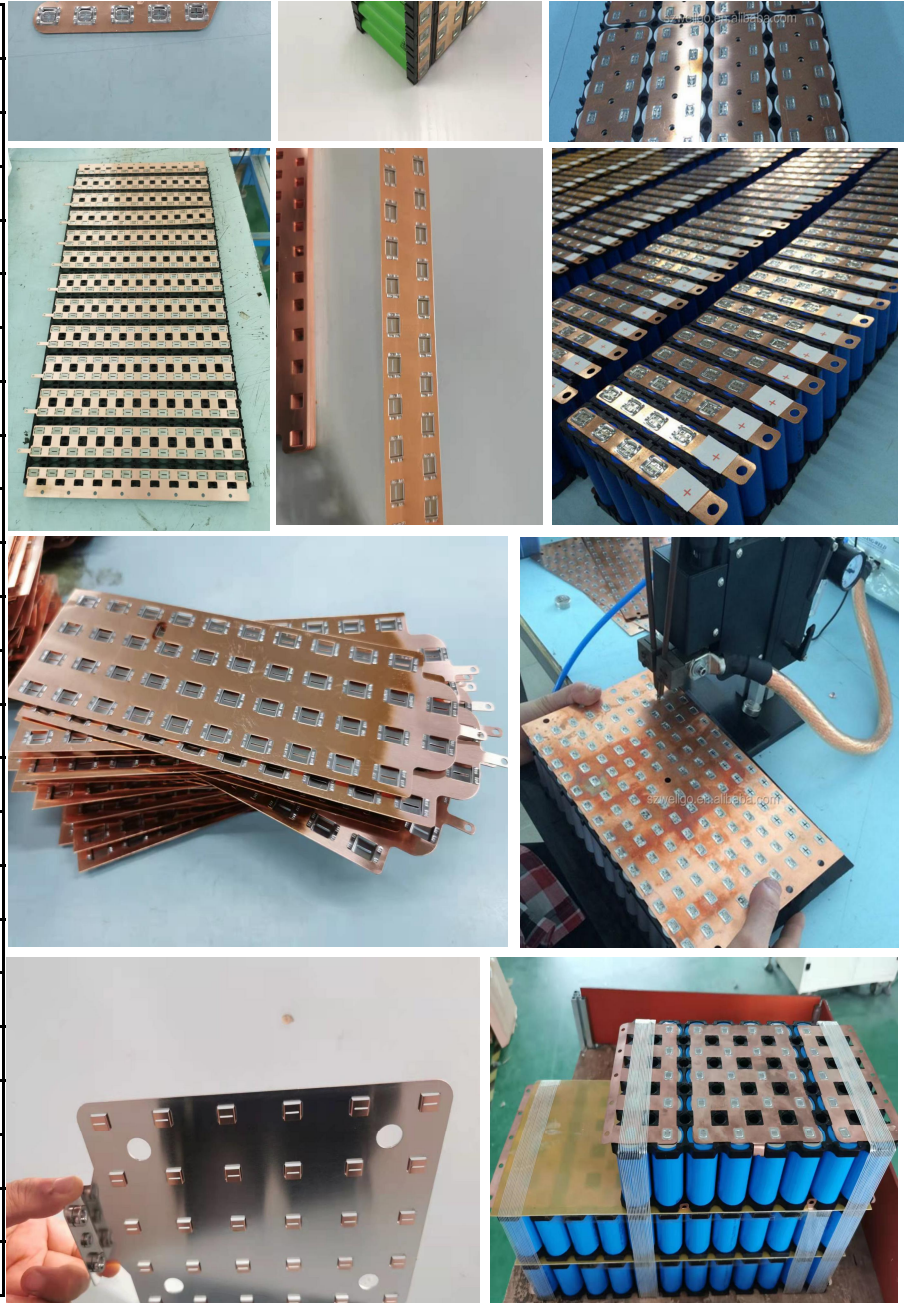

1.5mm	Inquiry	100-1000
		Inquiry	1001-5000
		Inquiry	>5000
	0.3mm	Inquiry	100-1000
		Inquiry	1001-5000
		Inquiry	>5000
	0.5mm	Inquiry	100-1000
		Inquiry	1001-5000
		Inquiry	>5000
1mm	Inquiry	100-1000	
	Inquiry	1001-5000	
	Inquiry	>5000	
1.2mm	Inquiry	100-1000	
	Inquiry	1001-5000	
	Inquiry	>5000	
1.5mm	Inquiry	100-1000	
	Inquiry	1001-5000	
	Inquiry	>5000	
26650 battery Copper Busbar	0.3mm	Inquiry	100-1000
		Inquiry	1001-5000
		Inquiry	>5000
	0.5mm	Inquiry	100-1000
		Inquiry	1001-5000
		Inquiry	>5000